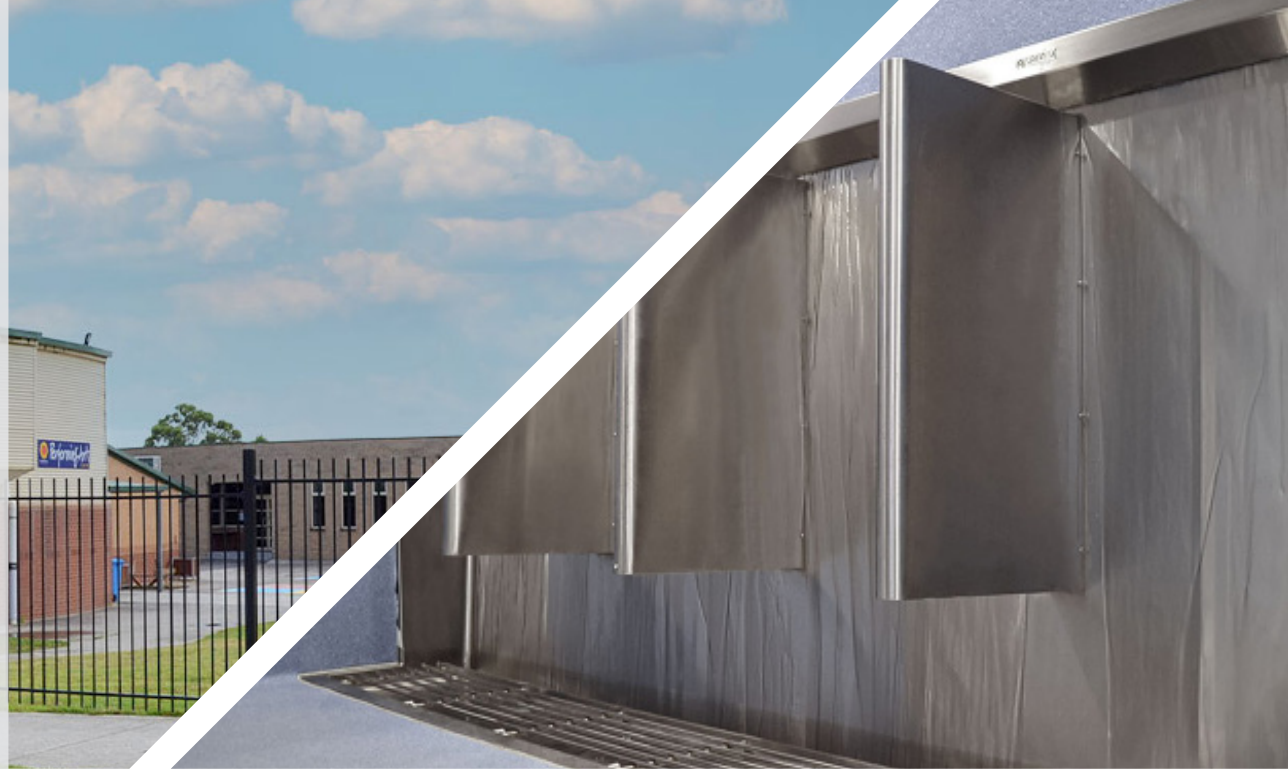

# Kambrya College

BERWICK, VIC | 2022

**PLUMBER:** Beasley & Marshallsea Plumbing

**BRITEX PROJECT MANAGER:** Britex VIC

The new toilet blocks at Kambrya College servicing the sports area come complete with Britex Stainless Steel sanitary fixtures. The secondary school located in Berwick Victoria, has been specifying Britex products since opening in 2002.

Working with plumbers Beasley and Marshallsea, the male toilet block features our hygienic Sanistep Urinal which has been custom made with integrated privacy panels. This custom made unit provides users of wall mounted urinals with a sense of privacy during use and is well suited for use in any public bathroom. With durable, vandal resistant and robust qualities, these products will stand the test of time in areas with high foot traffic.

BRITEX products featured in this project include:

- Britex Stainless Steel Sanistep Urinal (USAN)
- Multiple Britex Stainless Steel Urinal Privacy Panels (UPP)
- Britex Stainless Steel PrePlumbed Hand Wash Trough (TPWDPH)
- Britex Stainless Steel Wall Mounted Timed Flow Wash Safe™ Top Activated Push Button (TW-0007)

(L-R): Top - A view of Kambrya College, view of Britex Stainless Steel Sanistep Urinal with Urinal Privacy Panels, view of Britex Stainless Steel Preplumbed Hand Wash Trough, close up view of Britex Stainless Steel Preplumbed Hand Wash Trough with Wall Mounted Push Button Tap and view of Britex Stainless Steel Multi Vanity Hand Basin.