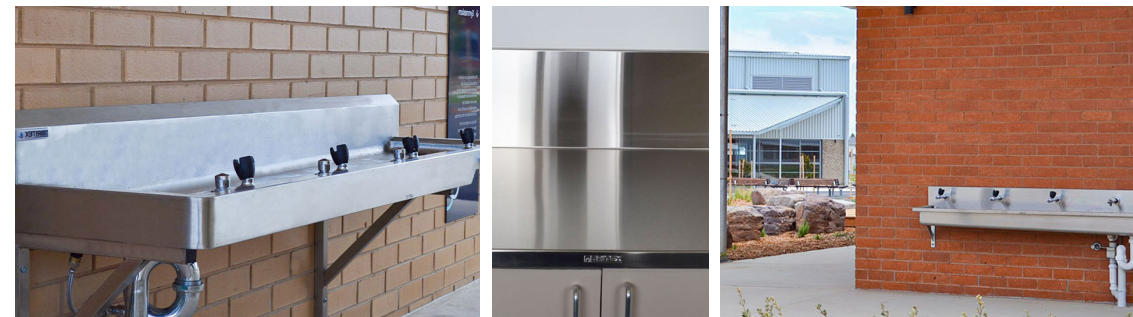

Britex is proud to be involved in the new VSBA project for Clyde Creek Primary School. With state of the art learning facilities including building's for performing arts, physical education and more, the school welcomed students for the first time in Term 1 2022. This project is part of the Victoria School Building Authority's goal to build 100 new schools in Victoria.

Working in collaboration with Kerstin Thompson Architects in association with McBride Charles Ryan, Hutchinson Builders and Transcend Plumbing, Britex supplied several drinking troughs including our accessible trough fitted with bubblers and bottle fillers along with Custom Stainless Steel Benching for the canteen. The products supplied are perfectly suited for school projects for their longwear and durable properties in areas with high foot traffic.

Other Britex products for Clyde Creek Primary School include:

- Britex Stainless Steel Accessible Drinking Trough (TP6)
- Britex Stainless Steel Preplumbed Drinking Trough (TPWDPD)
- Britex Stainless Steel Custom Commercial Benching
- Britex Stainless Steel Cleaner's Sink (CSL)
- Britex Stainless Steel Flat Rim Clay & Ablution Trough (TCAL)
- Britex Stainless Steel Plaster & Clay Arrestor (OSPC)